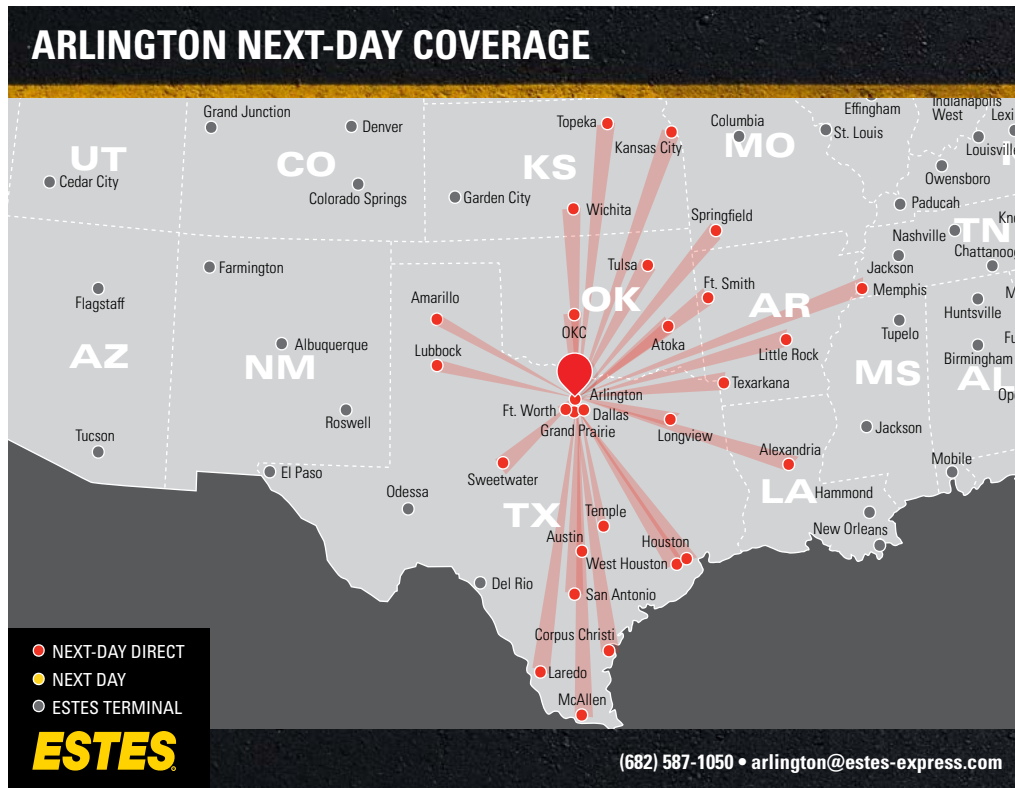

# SHORT-HAUL FREIGHT SHIPPING

Arlington, TX

As one of our 26 hub terminals, Estes' [Arlington facility](#) serves as a central node in our transportation network. With its 203 doors and advanced sorting and routing technology, the Arlington hub processes shipments from multiple origins, then redistributes them for direct runs to and from major U.S. cities like Dallas, Houston, San Antonio, Austin, and more!

Ready to make a [short-haul](#) shipment? Whether you're shipping out of our Arlington terminal, or to or from any of its direct points, you'll enjoy:

- » Direct lanes that run every night like clockwork
- » Reduced freight handling and superior reliability
- » Dependable transit times for additional peace of mind

[Learn more](#) about our vast hub-and-terminal network and comprehensive short-haul coverage or give your account manager a call today!

**From short-haul to long-haul, Estes does it all.**